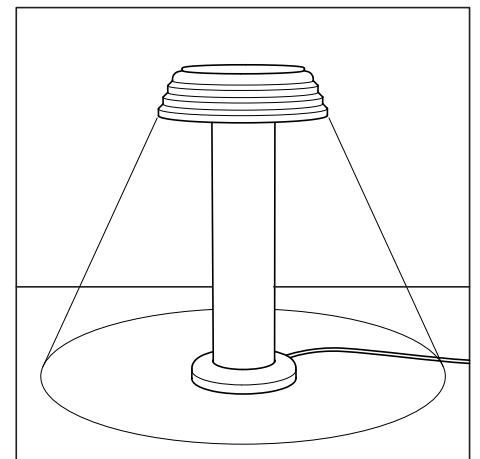

Changing the single battery in PL1 new and PL5.

Attaching the USB-C cable for charging.

Changing the two batteries in PL2 and PL4.

Touching to switch ON/OFF and DIMMING.

Replacing our custom made LED cap.

Leaving the USB cable attached for continuous lighting.

PL1new
A/W 2023

PL2
now available

PL4
A/W 2023

PL5
A/W 2023

SOWDENLIGHT ITALIA SRL
Corso di Porta Nuova 46, 20121 Milano
info@sowdenlight.com