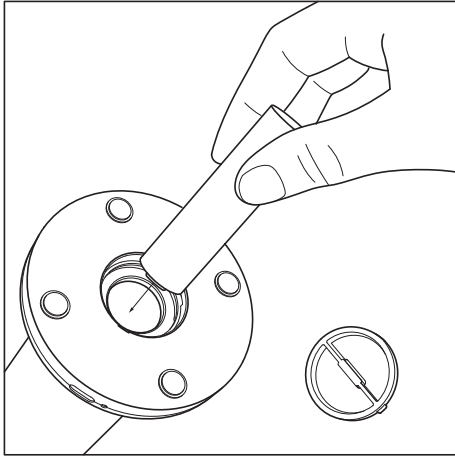

Changing the two batteries in PL2 and PL4.

Changing the single battery in PL1 new and PL5.