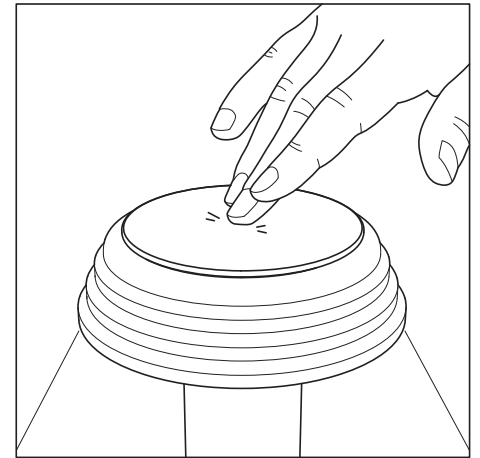

Changing the single battery in PL1 new and PL5.

Attaching the USB-C cable for charging.

Changing the two batteries in PL2 and PL4.

Touching to switch ON/OFF and DIMMING.

Replacing our custom made LED cap.