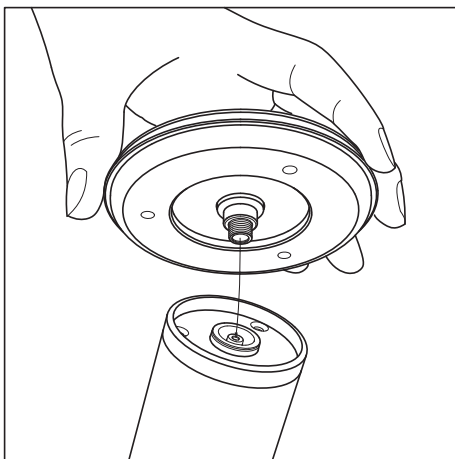

Changing the single battery in PL1 new and PL5.

Attaching the USB-C cable for charging.

Changing the two batteries in PL2 and PL4.

Touching to switch ON/OFF and DIMMING.

Replacing our custom made LED cap.