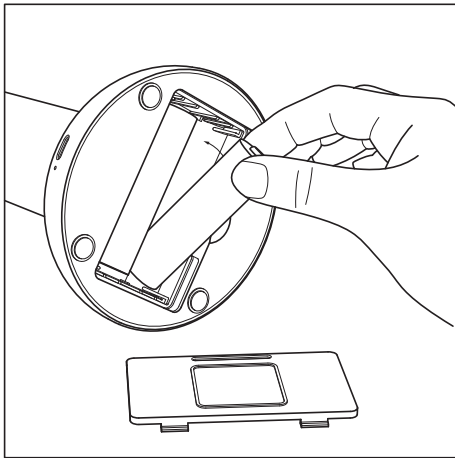

Replacing our custom made LED cap.

Changing the two batteries in PL2 and PL4.