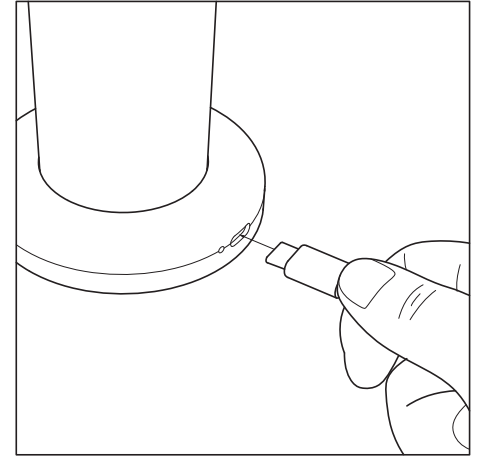

Attaching the USB-C cable for charging.